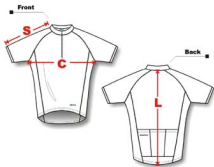

Jersey

Unit: INCH

1 INCH=2.54CM

Size	S	M	L	XL	XXL
CHEST C	19	20	21	22	21
LONG L	26	27	28	29	30
SLEEVE S	14	14 ^S	15	15 ^S	16

ONLY FOR REFERENCE

Shorts

Unit: INCH

1 INCH=2.54CM

Size	S	M	L	XL	XXL
WAIST W	26~29	28~31	30~33	32~35	34~37
LEG L	16	16 ^S	17	18	19
KNEE K	15~16	15 ^S ~16 ^S	16~17	17~18	18~19

ONLY FOR REFERENCE